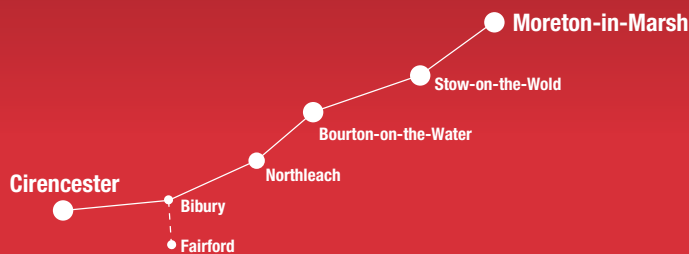

855

Moreton-in-Marsh Stow-on-the-Wold, Bourton-on-the-Water, Northleach, Bibury, Fairford, Cirencester

**CONTACTLESS
PAYMENT**