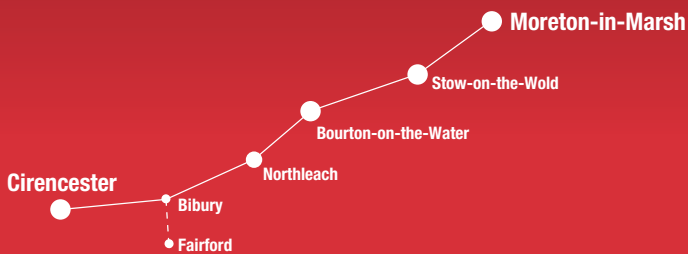

855

Cirencester, Fairford, Bibury, Northleach, Bourton-on-the-Water, Stow-on-the-Wold, Moreton-in-Marsh

pulhamscoaches.com
01451 820369

Monday to Saturday (except Public Holidays)					Saturdays PLUS Monday to Friday in School Holidays only	In School Term-time only		Monday to Saturday except Public Holidays
						Monday	Tuesday-Friday	
FAIRFORD - Farmors School	-	-	-	-	-	14:35	15:35	-
QUENINGTON - The Green	-	-	-	-	-	14:45	15:45	-
COLN ST ALDWYNS - Post Office	-	-	-	-	-	14:48	15:48	-
BIBURY								
Aldsworth Road Estate	-	-	-	-	-	14:58	15:58	-
The Square	-	-	-	-	-	14:59	15:59	-
The Post Office	-	-	-	-	-	15:00	16:00	-
ARLINGTON PIKE CROSSROADS								
BARNSELY - Village Pub	-	-	-	-	-	15:02	16:02	-
CIRENCESTER								
Beeches Car Park	-	-	-	-	-	15:05	16:05	-
South Way (Job Centre) - arrives	-	-	-	-	-	15:15	16:15	-
South Way (Job Centre) - departs	09:00	11:00	13:15	-	15:20	16:20	-	17:30
Opposite Beeches Car Park	09:01	11:01	13:16	-	15:01	-	-	17:31
FOSSE CROSS - The Stump Pub (was Hare & Hounds)	09:10	-	-	-	-	15:30	16:30	-
BARNSELY - Village Pub	-	11:10	13:25	-	15:10	-	-	17:40
ARLINGTON PIKE CROSSROADS								
BIBURY	-	11:15	13:30	-	15:15	-	-	17:45
Opposite The Square	-	11:17	13:32	-	15:17	-	-	17:47
Opposite Aldsworth Road Estate	-	11:18	13:33	-	15:18	-	-	17:48
ALDSWORTH - Bus Shelter								
NORTHLEACH	-	11:26	13:41	-	15:26	-	-	17:56
Eastington Road Junction	-	11:36	13:51	-	15:36	-	-	18:06
Square - arrives	09:19	11:37	13:52	-	15:37	15:39	16:39	18:07
Square - departs	09:20	-	-	14:00	-	15:40	16:40	18:08
Change to 801								
BOURTON-ON-THE-WATER - Edinburgh Woollen Mill, arrives	09:34	-	-	14:12	-	15:52R	16:52	18:22
BOURTON-ON-THE-WATER - Edinburgh Woollen Mill, departs	-	-	-	14:15	-	-	-	R
STOW-ON-THE-WOLD - Market Square	-	-	-	14:30	-	-	-	R
MORETON-IN-MARSH - High Street, Opposite Corn Exchange	-	-	-	14:40	-	-	-	R